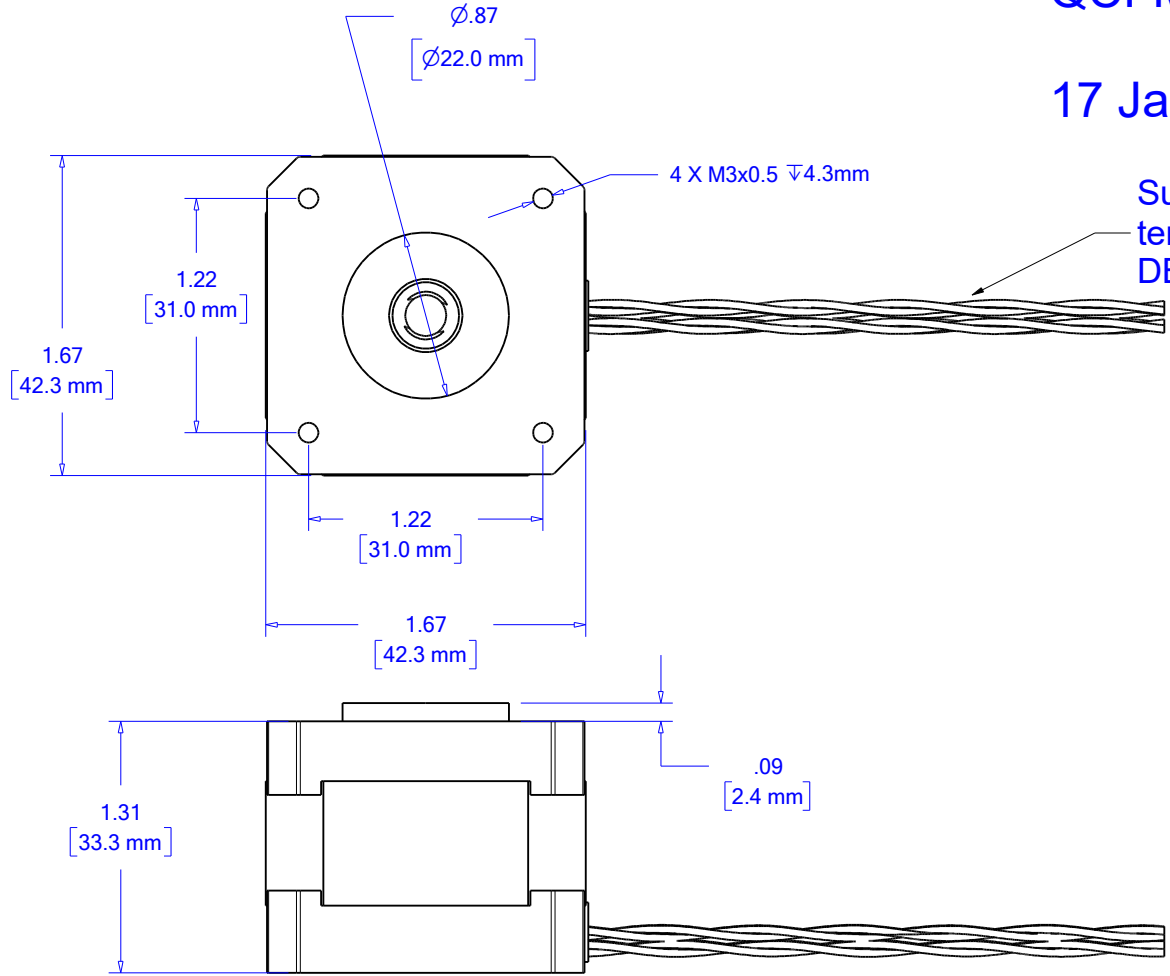

QCI-MV17C-1LS

17 January 2023

Supplied Cable is 36" [900mm] terminating in HighDensity DB 15 connector with shell