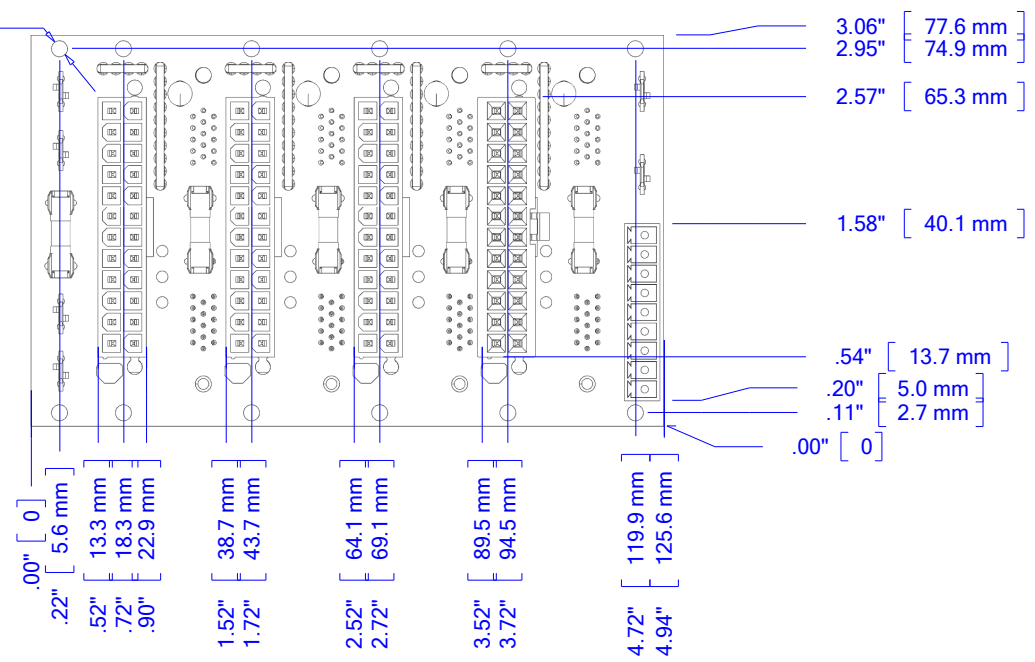

12x Ø.125" [Ø3.2 mm]

Shown with one mating connector, not included.